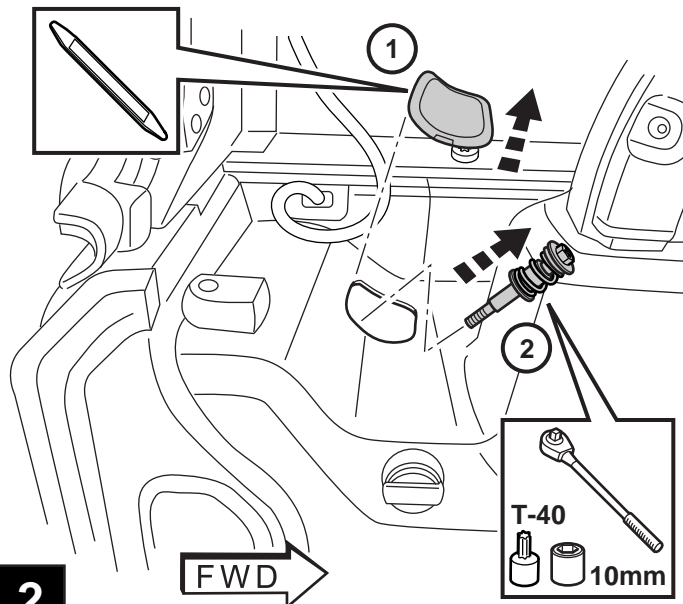

TAIL LAMP GUARDS JEEP WRANGLER

www.mopar.com

1

2